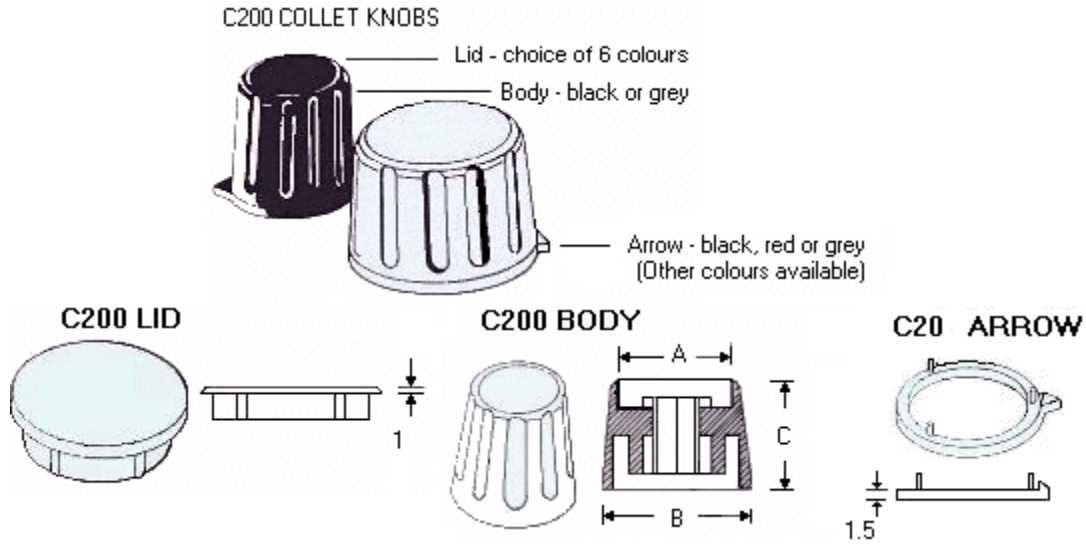

# C200 Collet Knob

The collet knob is available in five sizes to fit on three potentiometer spindle diameters. Each knob can be requested with a choice of colour for the lid and arrow.

Each C200 knob body is defined by the 3 dimensions in the image above (A/B/C).

## Part Options & Designations

(Select one Part # from each column)

C236						
Lid		Body			Arrow	
Colour	Part #	Diameter	Colour	Part #	Colour	Part #
Black	201360	6 mm	Black	236060	Black	202360
Grey	201361		Grey	236160	Grey	202361
Red	201362	6.35mm (1/4")	Black	236063		
Green	201365		Grey	236163		
Blue	201366					

### C228

Lid		Diameter	Body		Arrow	
Colour	Part #		Colour	Part #	Colour	Part #
Black	201280	6 mm	Black	228060	Black	202280
Grey	201281		Grey	228160	Grey	202281
Red	201282	6.35mm (1/4")	Black	228063		
Yellow	211284		Grey	228163		
Green	201285					
Blue	201286					

### C210

Lid		Diameter	Body		Arrow	
Colour	Part #		Colour	Part #	Colour	Part #
Black	201100	3mm	Black	210030	Black	202100
Grey	201101		Grey	210130	Grey	202101
Red	201102	4mm	Black	210040		
Yellow	201104		Grey	210140		
Green	201105					
Blue	201106					