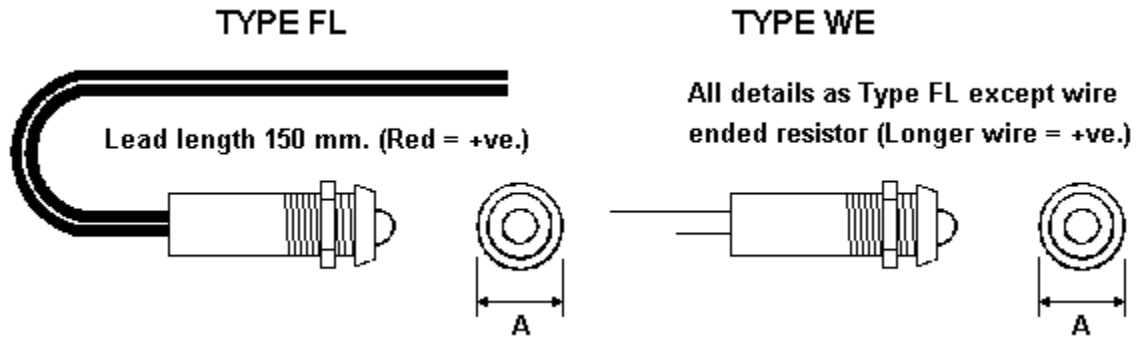

Light Emitting Diodes

The Light Emitting Diodes on this page are offered with either a flashing light (100-120 per min.) or steady light; in a choice of three LED colours red, yellow or green. A choice of five voltages and five bezel colours together with either a flexible lead (FL) or wire ended (WE) connection ensures that these units offer the customer the widest possible choice.

BEZEL Diameter 'A' = 10mm and requires a panel hole 8mm diameter maximum.
The RESISTOR SHROUD Colour indicates the voltage ie. Blue = 5V, Yellow = 6V, Red = 12V, Black = 15V and Green = 24V.
A 9mm A/F metric HEXAGONAL NUT secures the LED in place.